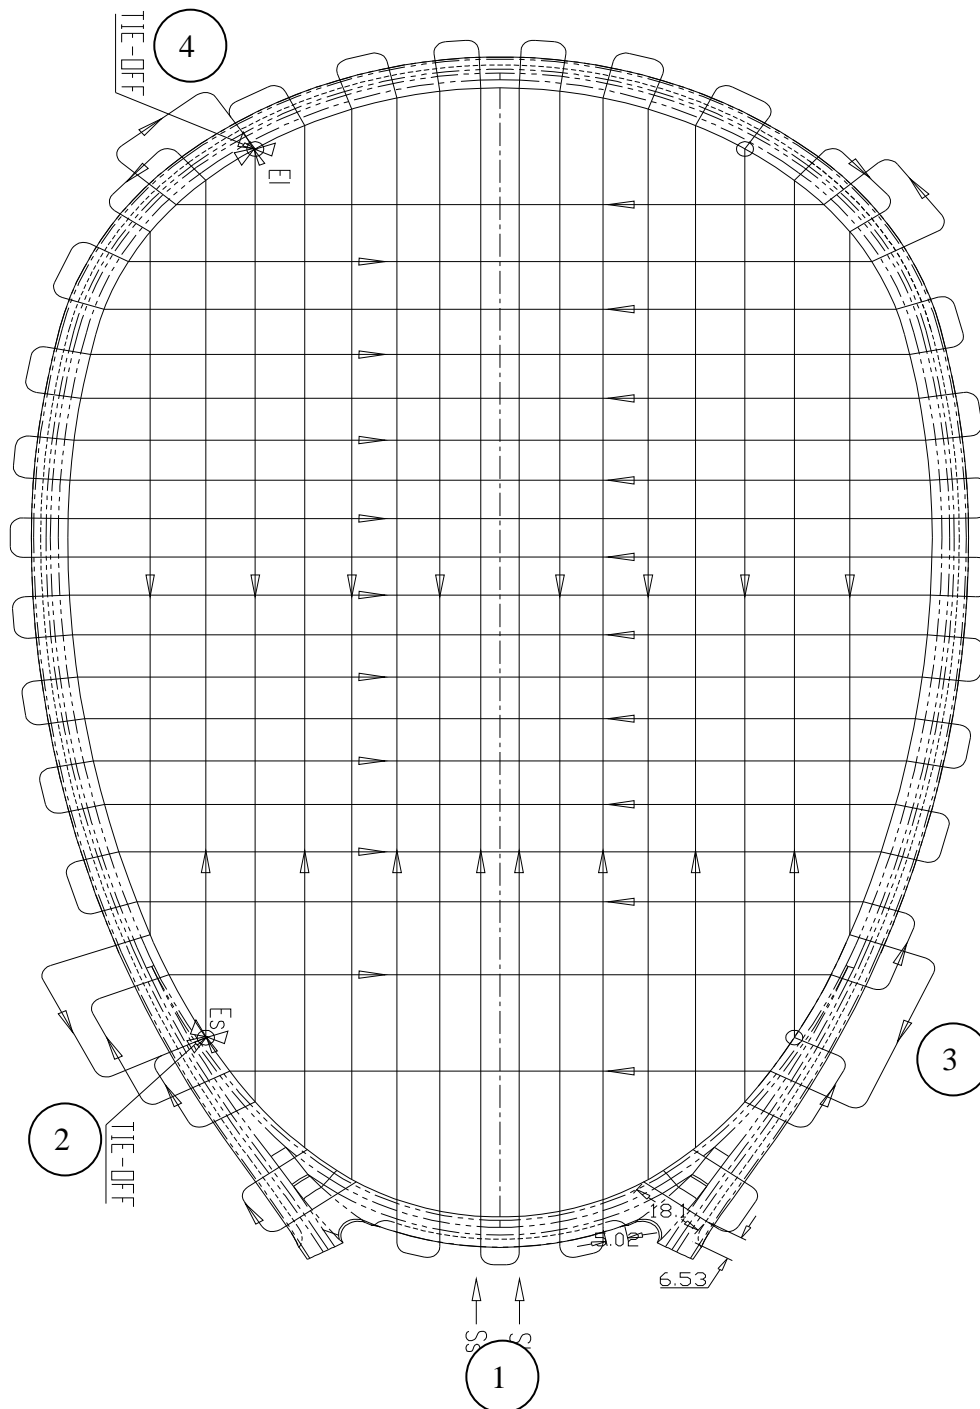

16 MAIN STRINGS
19 CROSS STRINGS

String Pattern

16 Mains
19 Cross

Please follow the direction of picture. Start mains at 1. Tie off mains at 2. Start cross at 3. Tie off cross at 4.

Item NO: PS837 CONVENTIONAL PATTERN

Recommended String = Dunlop Silk, Dunlop Black Widow