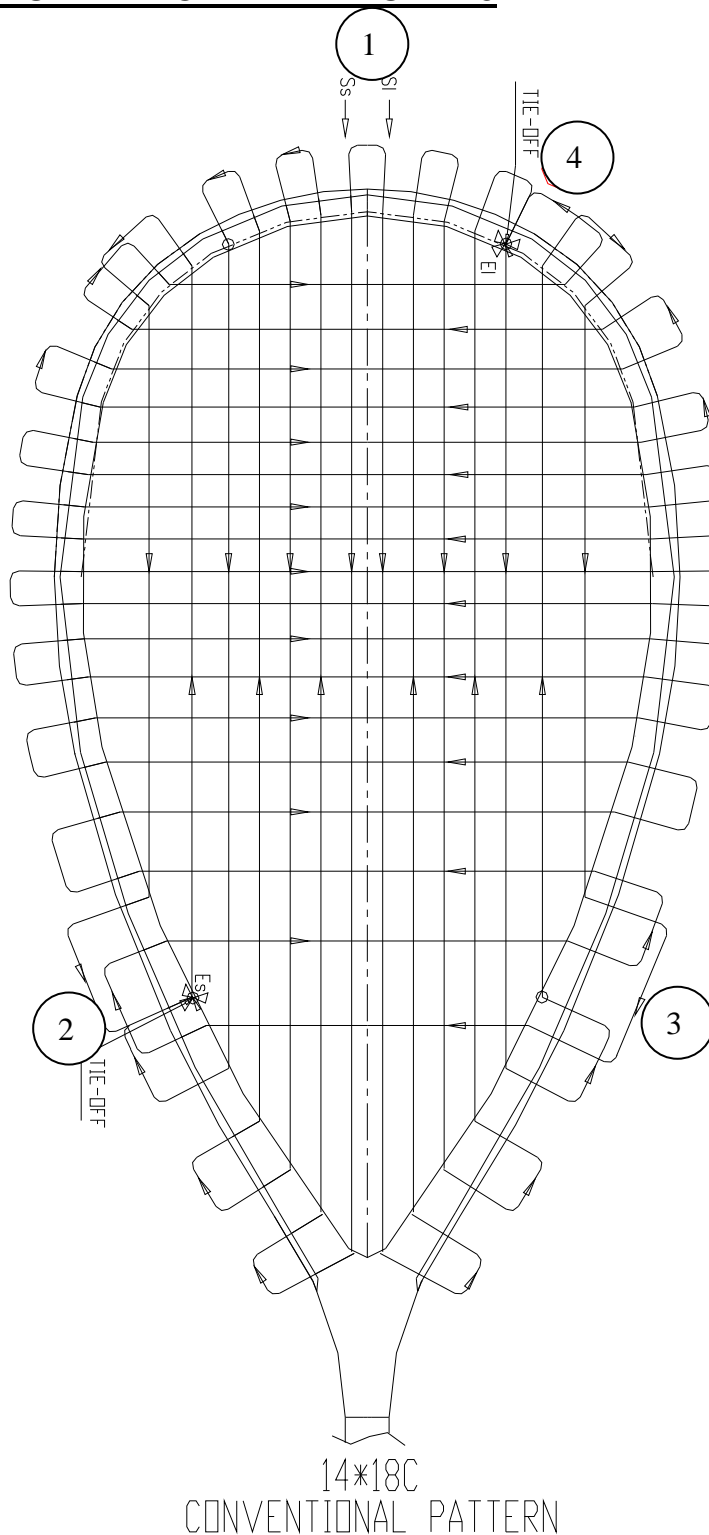

773143/D SR BIOMIMETIC REVELATION 135

14*18C
FAN PATTERN

String Pattern

14 Mains

18 Cross Powermax

Please follow the direction of picture. Start mains at 1. Tie off mains at 2.

Start cross at 3. Tie off cross at 4.

Item NO: PS835 FAN PATTERN

Recommended String = Dunlop Silk, Dunlop Black Widow

String Pattern

14 Mains
18 Cross

Please follow the direction of picture. Start mains at 1. Tie off mains at 2.
Start cross at 3. Tie off cross at 4.

Item NO: PS837 CONVENTIONAL PATTERN

Recommended String = Dunlop Silk, Dunlop Black Widow

16 MAIN STRINGS
19 CROSS STRINGS

String Pattern

16 Mains
19 Cross

Please follow the direction of picture. Start mains at 1. Tie off mains at 2. Start cross at 3. Tie off cross at 4.

Item NO: PS752

Recommended String = Dunlop Precision 17G

773150/D SR FUSION 90

String Pattern

16 Mains
19 Cross

Please follow the direction of picture. Start mains at 1. Tie off mains at 2.
Start cross at 3. Tie off cross at 4.