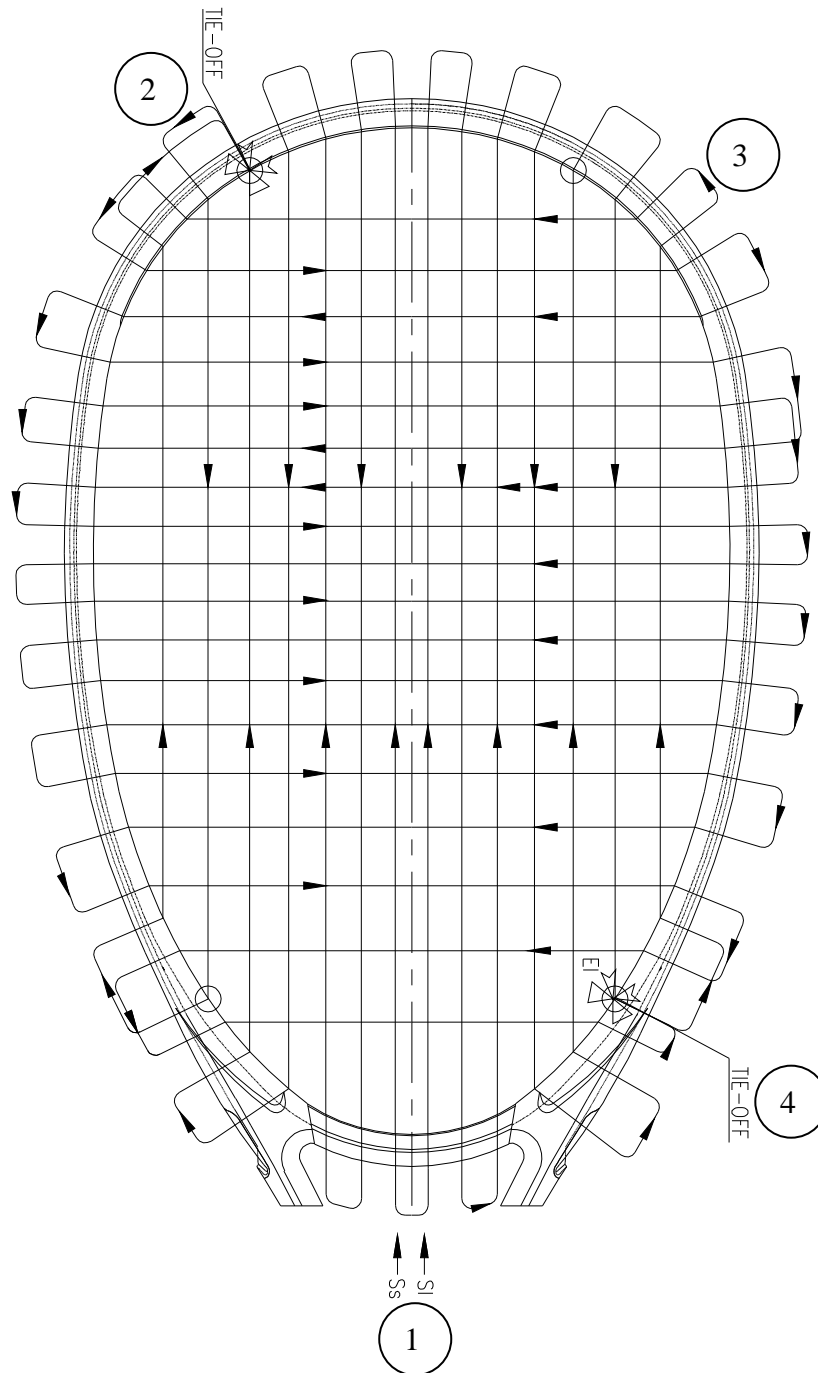

771744/D SR ICE ELITE

String Pattern

14 Mains

18 Cross

Please follow the direction of picture. Start mains at 1. Tie off mains at 2. Start cross at 3. Tie off cross at 4.

Item NO: PS777

Recommended String = Dunlop Silk, DUNLOP COMFORT SYNTHETIC