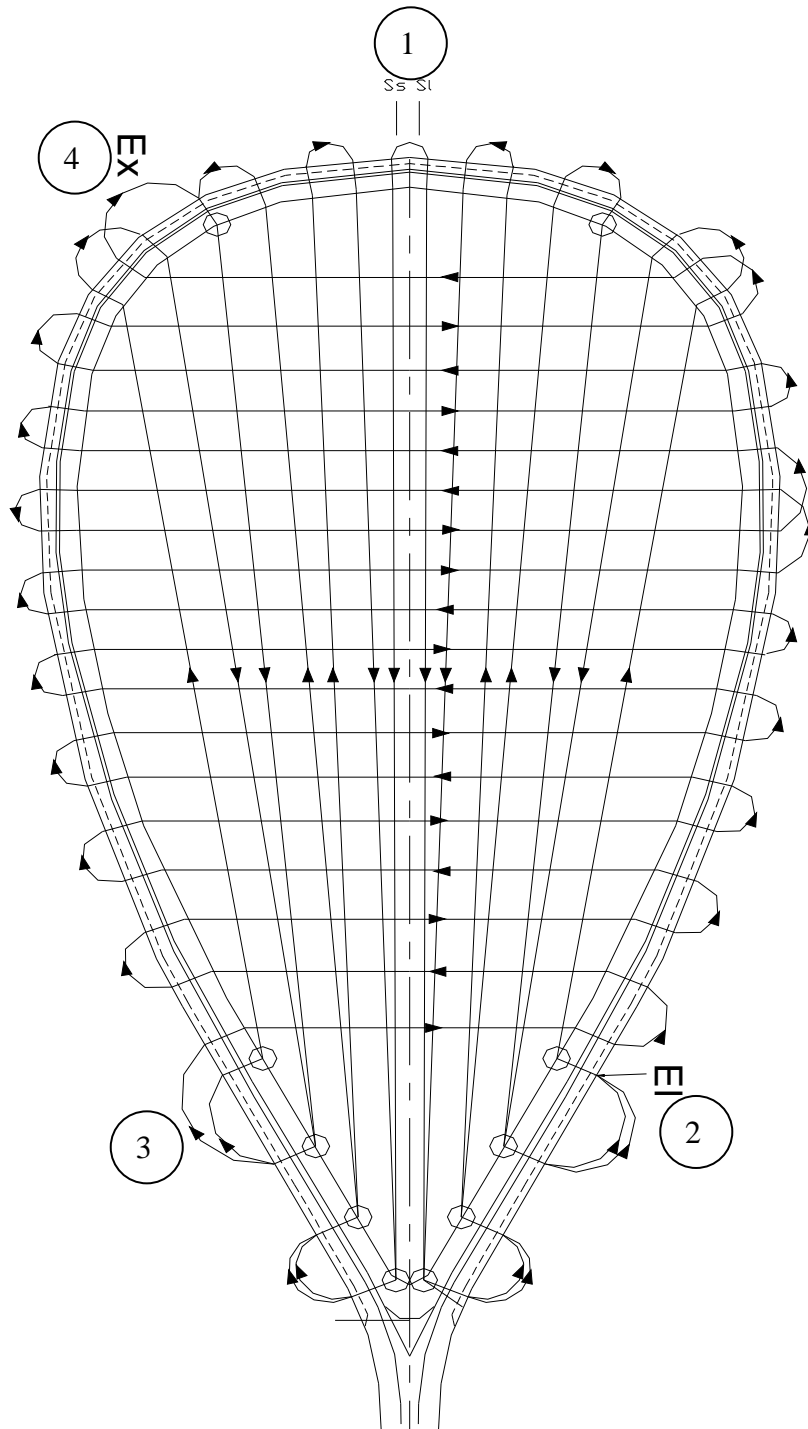

773145/D SR APEX LITE
773148/D SR BLACKSTORM TITANIUM

String Pattern

14 Mains

18 Cross Powermax

Please follow the direction of picture. Start mains at 1. Tie off mains at 2.
Start cross at 3. Tie off cross at 4.

Item NO: PS795

Recommended String = Dunlop Silk, DUNLOP COMFORT SYNTHETIC