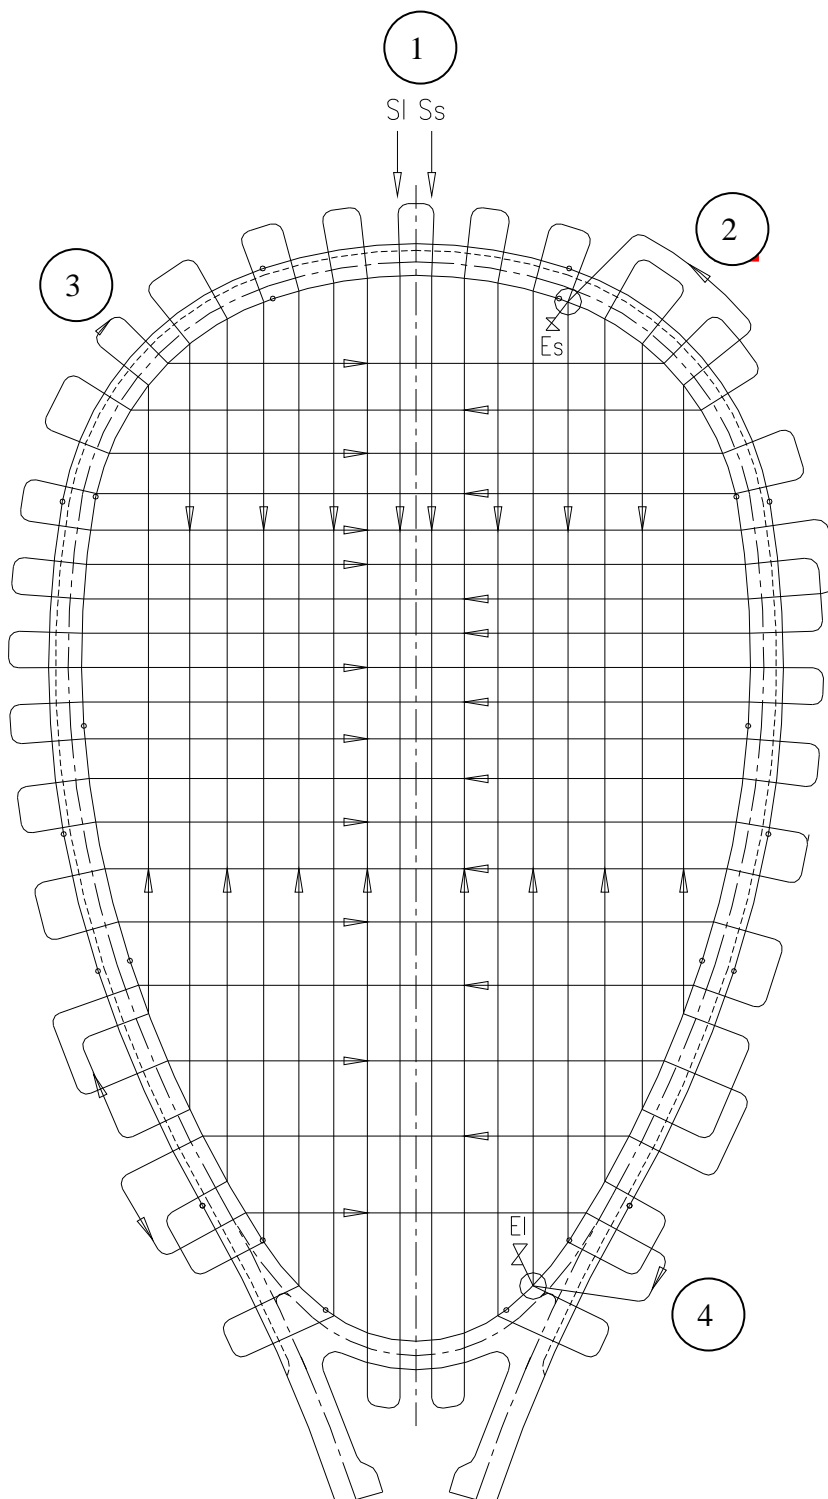

Item NO: PS752

Recommended String = Dunlop Precision 17G

773150/D SR FUSION 90

String Pattern

16 Mains
19 Cross

Please follow the direction of picture. Start mains at 1. Tie off mains at 2.
Start cross at 3. Tie off cross at 4.

Item NO: PS771

Recommended String = Dunlop X-Life

String Pattern

16 Mains

19 Cross

Please follow the direction of picture. Start mains at 1. Tie off mains at 2.
Start cross at 3. Tie off cross at 4.

Item NO: PS685