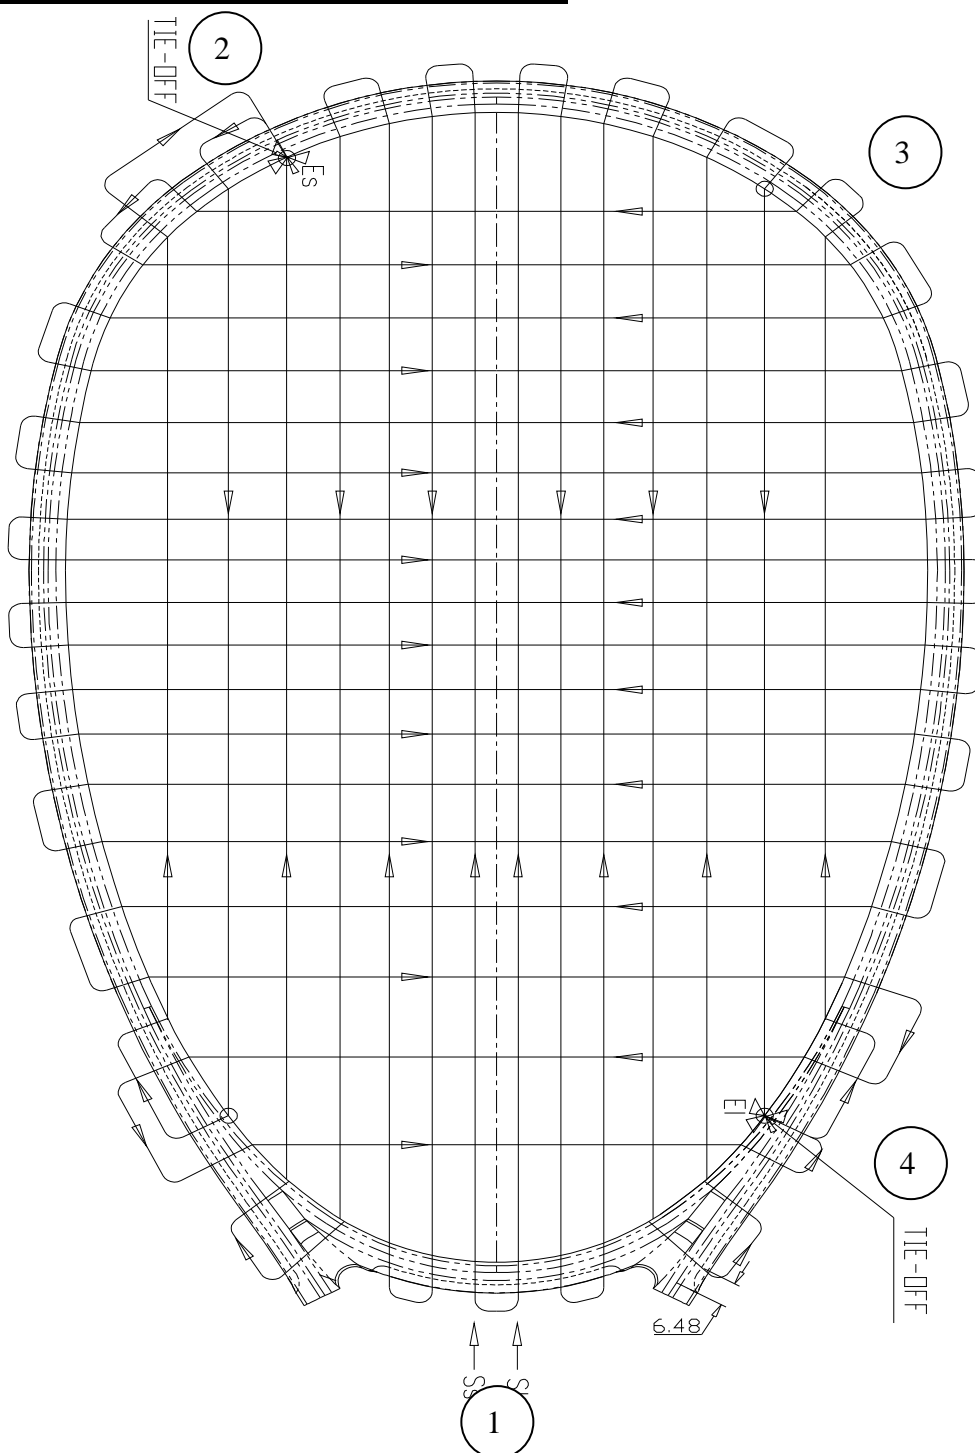

773142/D SR BIOMIMETIC ELITE GTS

14 MAIN STRINGS
18 CROSS STRINGS

String Pattern

14 Mains
18 Cross

Please follow the direction of picture. Start mains at 1. Tie off mains at 2.
Start cross at 3. Tie off cross at 4.

Item NO: PS837 CONVENTIONAL PATTERN

Recommended String = Dunlop Silk, Dunlop Black Widow