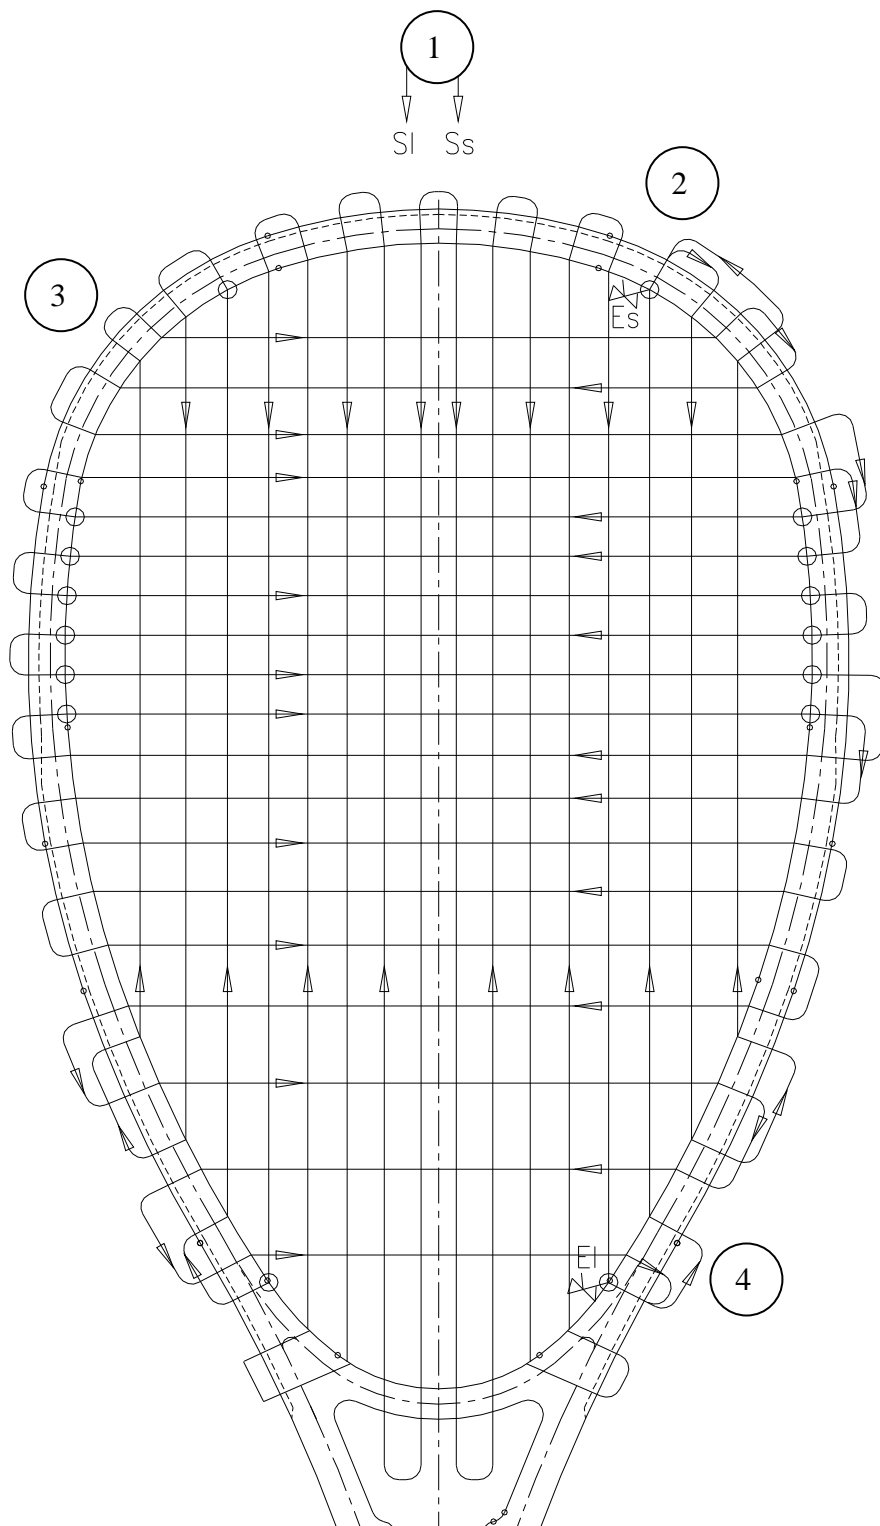

Item NO: PS752

Recommended String = Dunlop Precision 17G

773150/D SR FUSION 90

String Pattern

16 Mains
19 Cross

Please follow the direction of picture. Start mains at 1. Tie off mains at 2.
Start cross at 3. Tie off cross at 4.