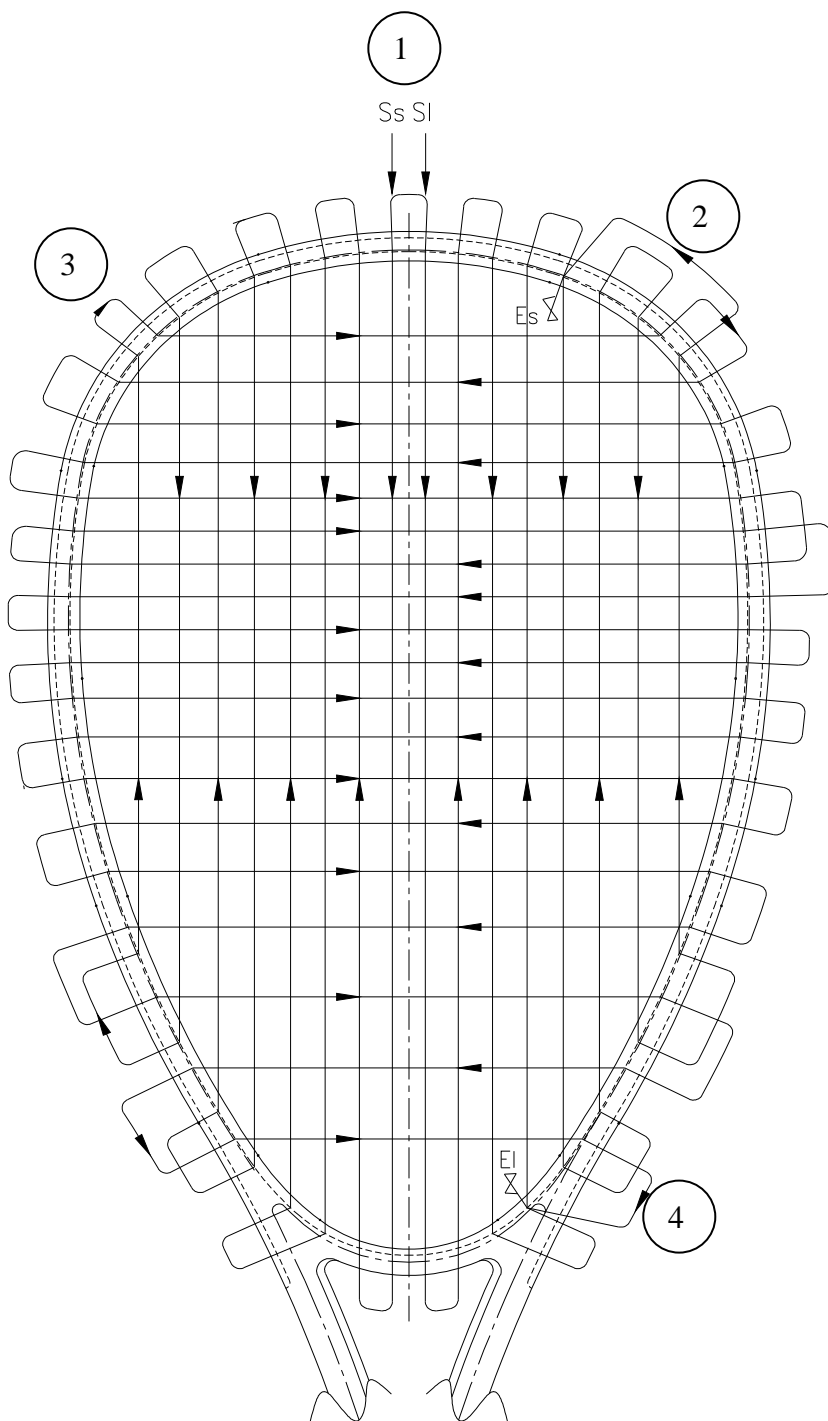

String Pattern

16 Mains
19 Cross

Please follow the direction of picture. Start mains at 1. Tie off mains at 2.
Start cross at 3. Tie off cross at 4.

Item NO: PS752

Recommended String = Dunlop Precision 17G