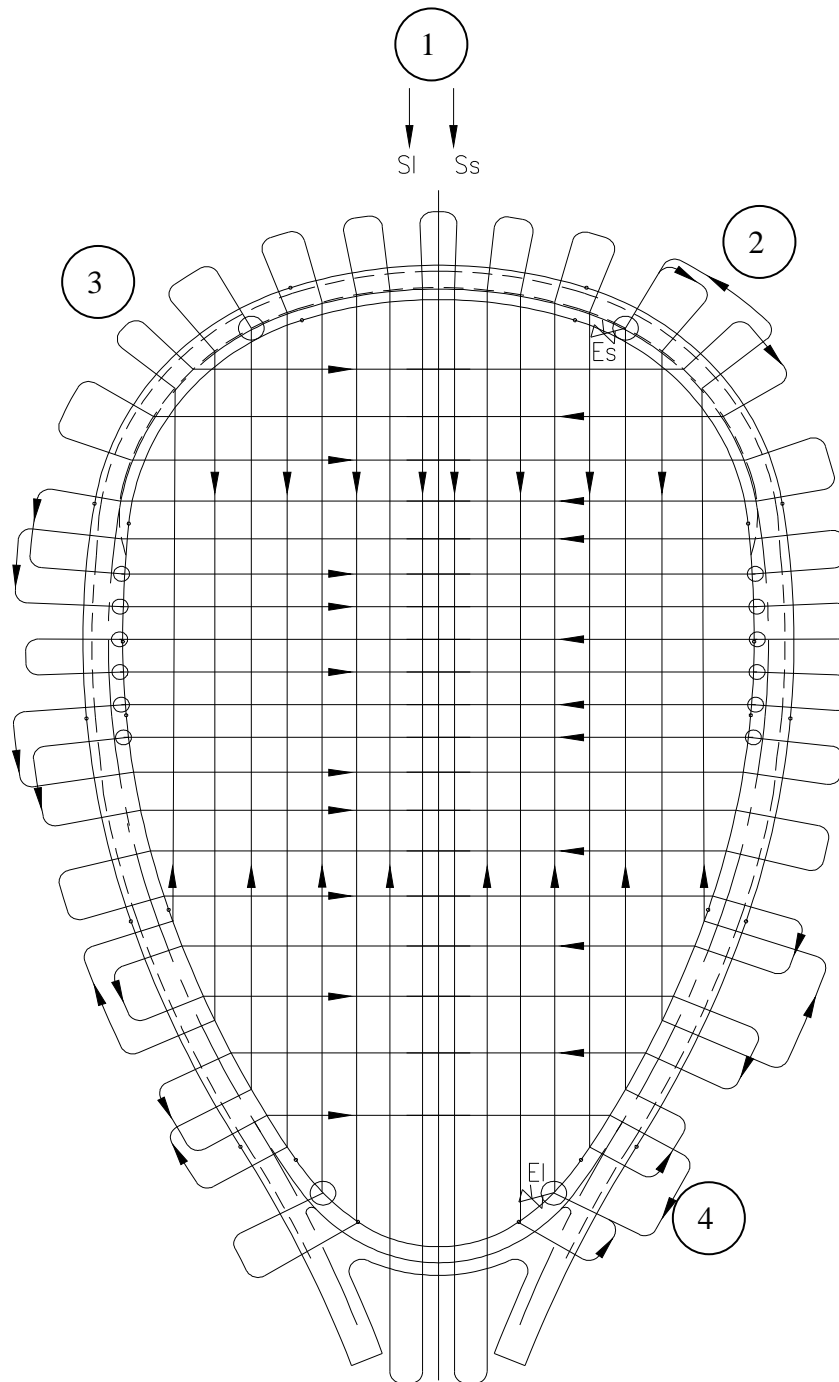

773143/D SR BIOMIMETIC REVELATION 135

14*18C
FAN PATTERN

String Pattern

14 Mains

18 Cross Powermax

Please follow the direction of picture. Start mains at 1. Tie off mains at 2.

Start cross at 3. Tie off cross at 4.

Item NO: PS752

Recommended String = Dunlop Precision 17G

773150/D SR FUSION 90

String Pattern

16 Mains
19 Cross

Please follow the direction of picture. Start mains at 1. Tie off mains at 2.
Start cross at 3. Tie off cross at 4.

Item NO: PS771

Recommended String = Dunlop X-Life

String Pattern

16 Mains

19 Cross

Please follow the direction of picture. Start mains at 1. Tie off mains at 2.
Start cross at 3. Tie off cross at 4.

Item NO: PS685

Recommended String = Dunlop X-Life

String Pattern

16 Mains
19 Cross

Please follow the direction of picture. Start mains at 1. Tie off mains at 2.
Start cross at 3. Tie off cross at 4.

Item NO: PS723

Recommended String = Dunlop X-Life