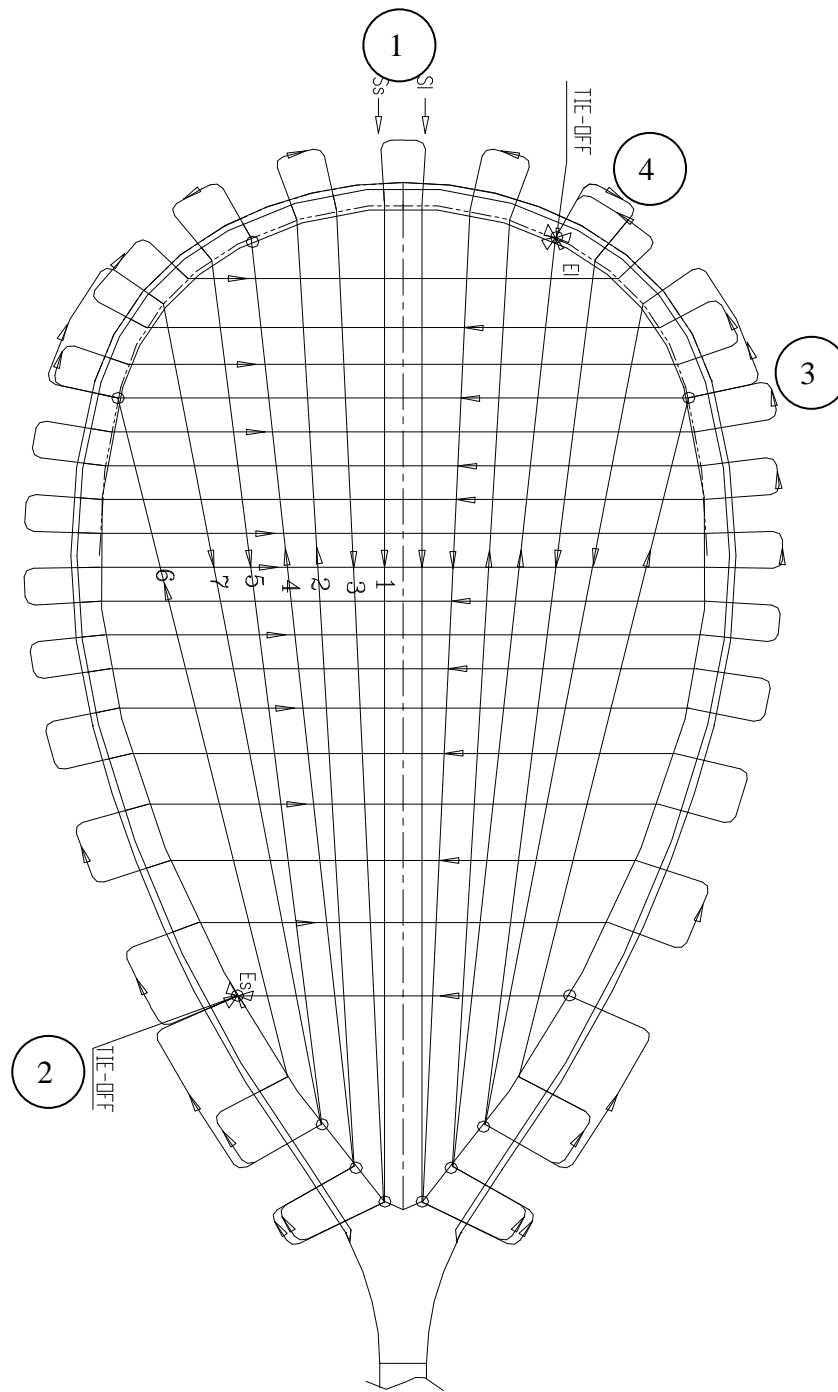

773143/D SR BIOMIMETIC REVELATION 135

14*18C
FAN PATTERN

String Pattern

14 Mains

18 Cross Powermax

Please follow the direction of picture. Start mains at 1. Tie off mains at 2.

Start cross at 3. Tie off cross at 4.

Item NO: PS835 FAN PATTERN

Recommended String = Dunlop Silk, Dunlop Black Widow

String Pattern

14 Mains
18 Cross

Please follow the direction of picture. Start mains at 1. Tie off mains at 2.
Start cross at 3. Tie off cross at 4.

Item NO: PS837 CONVENTIONAL PATTERN

Recommended String = Dunlop Silk, Dunlop Black Widow

16 MAIN STRINGS
19 CROSS STRINGS

String Pattern

16 Mains
19 Cross

Please follow the direction of picture. Start mains at 1. Tie off mains at 2. Start cross at 3. Tie off cross at 4.

Item NO: PS752

Recommended String = Dunlop Precision 17G

773150/D SR FUSION 90

String Pattern

16 Mains
19 Cross

Please follow the direction of picture. Start mains at 1. Tie off mains at 2.
Start cross at 3. Tie off cross at 4.